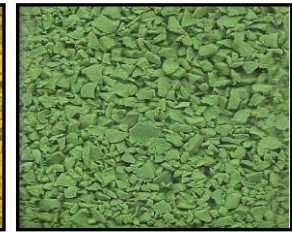

Playon Colours

STANDARD COLOURS

BLACK

DARK GREEN

DARK BLUE

RED

EARTH YELLOW

BEIGE

LIGHT BLUE

PURPLE

BRIGHT YELLOW

LIGHT GREEN

TEAL

ORANGE

BROWN

Due to screen resolution and varying printer qualities, the colour samples provided give an indicative example of our available colours. In order to confirm your colour choice please request a tile sample from our Technical Services Department.

EXAMPLES OF COLOUR MIXES AVAILBALE

Other colour mixes are available on request

LIGHT BLUE /
BLACK

RED / BLACK

EARTH YELLOW /
BLACK

LIGHT GREEN
/ BLACK

www.conren.com

BASIC SHAPES & GRAPHICS