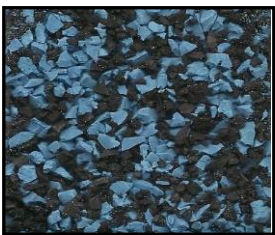

Playon Colours

STANDARD COLOURS

BLACK

DARK GREEN

DARK BLUE

RED

EARTH YELLOW

BEIGE

LIGHT BLUE

PURPLE

BRIGHT YELLOW

LIGHT GREEN

TEAL

ORANGE

BROWN

Due to screen resolution and varying printer qualities, the colour samples provided give an indicative example of our available colours. In order to confirm your colour choice please request a tile sample from our Technical Services Department.

EXAMPLES OF COLOUR MIXES AVAILBALE

Other colour mixes are available on request

LIGHT BLUE /
BLACK

RED / BLACK

EARTH YELLOW /
BLACK

LIGHT GREEN
/ BLACK

www.conren.com

BASIC SHAPES & GRAPHICS