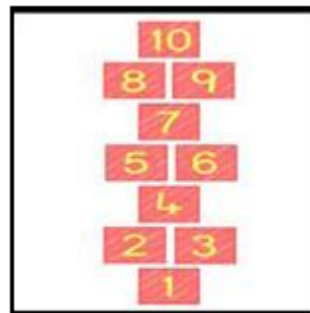

BASIC SHAPES & GRAPHICS

Different contrasting colours, shapes and number designs can all be used within the surface of Playon to encourage learning through play. Below are a few examples of graphics which can be installed within the system either as a feature, or part of a larger overall design, the only limit is your imagination.

If you would like advice on your options, or would like us to help with your design, then please contact Conren's Technical Services Department.

HOPSCOTCH

NB. Each colour sample has been carefully photographed, but please remember these may vary slightly to the actual product colour due to the constraints of the printing process

www.conren.com

Conren Limited. Unit 1, The Bridge Business Centre,
Ash Road South, Wrexham Industrial Estate,
Wrexham. LL13 9UG

Tel: +44 (0) 1978 661 991
Fax: + 44 (0) 1978 664 664
E-mail: info@conren.com