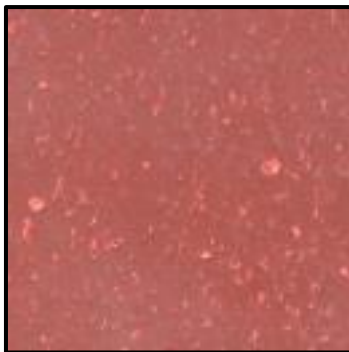

Hydrothane Colours

STANDARD COLOURS

CREAM

LIGHT GREY

DARK GREY

TILE RED

MUSTARD

CONREN BLUE

SUNSET

FOREST GREEN

Due to screen resolution and varying printer qualities, the colour samples provided give an indicative example of our available colours. In order to confirm your colour choice please request a tile sample from our Technical Services Department.