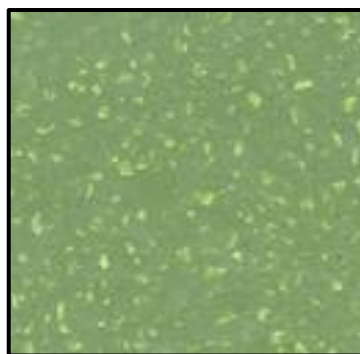

Hydrothane Colours

STANDARD COLOURS

CREAM

LIGHT GREY

DARK GREY

TILE RED

MUSTARD

CONREN BLUE

SUNSET

FOREST GREEN

Due to screen resolution and varying printer qualities, the colour samples provided give an indicative example of our available colours. In order to confirm your colour choice please request a tile sample from our Technical Services Department.