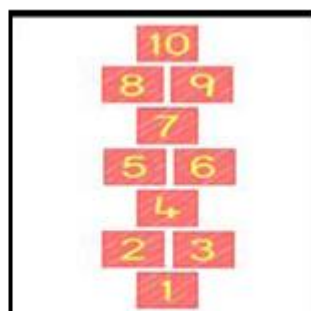

NON STANDARD COLOURS

BASIC SHAPES & GRAPHICS

Different contrasting colours, shapes and number designs can all be used within the surface of Playon to encourage learning through play. Below are a few examples of graphics which can be installed within the system either as a feature, or part of a larger overall design, the only limit is your imagination.

If you would like advice on your options, or would like us to help with your design, then please contact Conren's Technical Services Department.

HOPSCOTCH